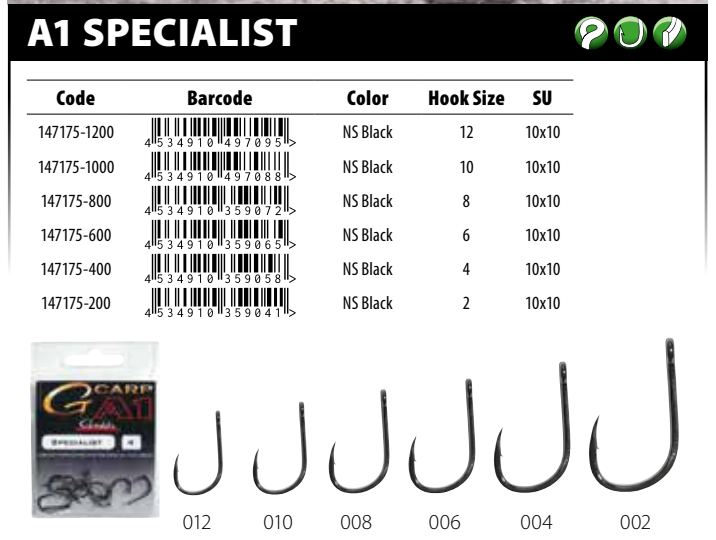

SPRO PREDATOR
SPRO FREESTYLE
TROUT MASTER
SALT WATER
ALL-ROUND
C-TEC COARSE
C-TEC CARP
GAMAKATSU
CLOTHING
CRESTA
CARP